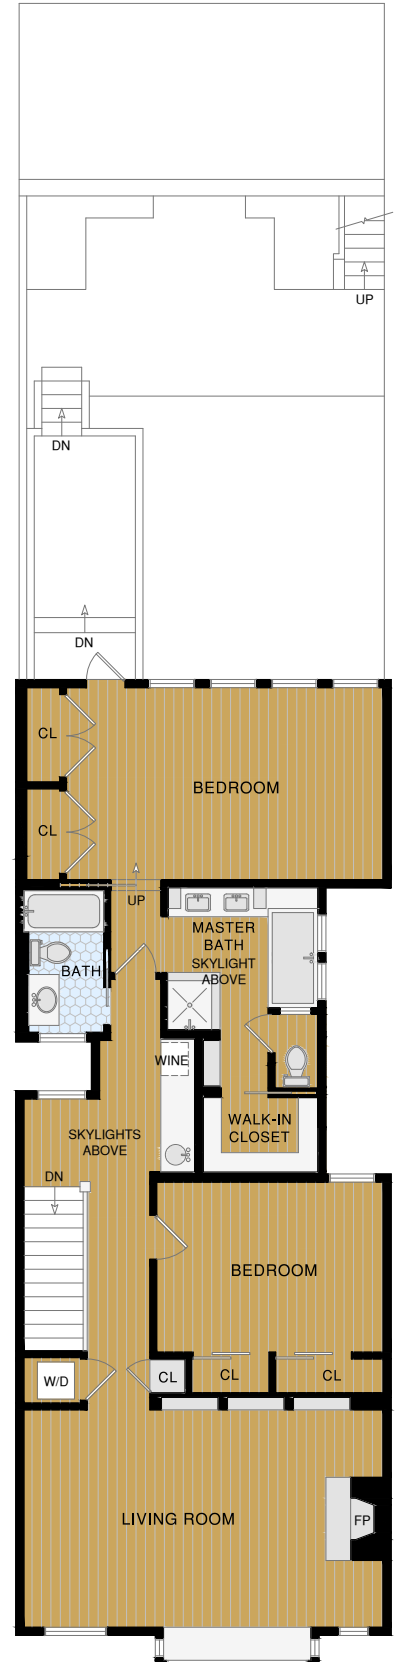

2424 LARKIN STREET

SAN FRANCISCO, CA 94109

LOWER LEVEL

MAIN LEVEL

UPPER LEVEL